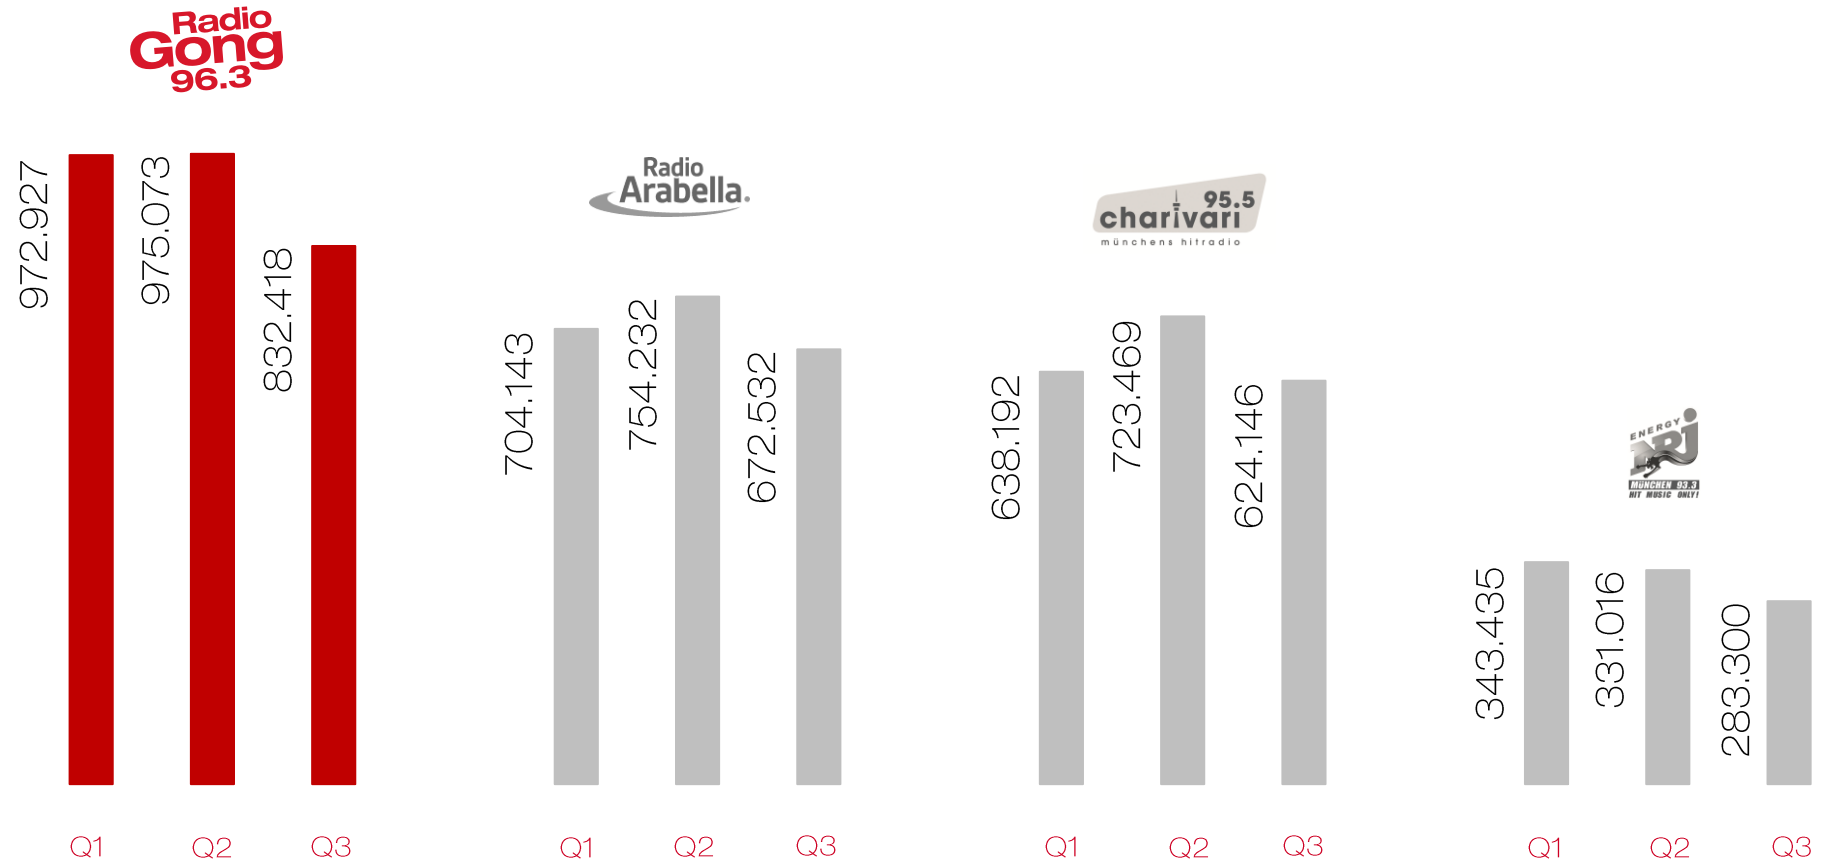

Online Audio Nutzung 2020 der lokalen Sender

Simulcast, Hörstunden pro Monat im Sendervergleich