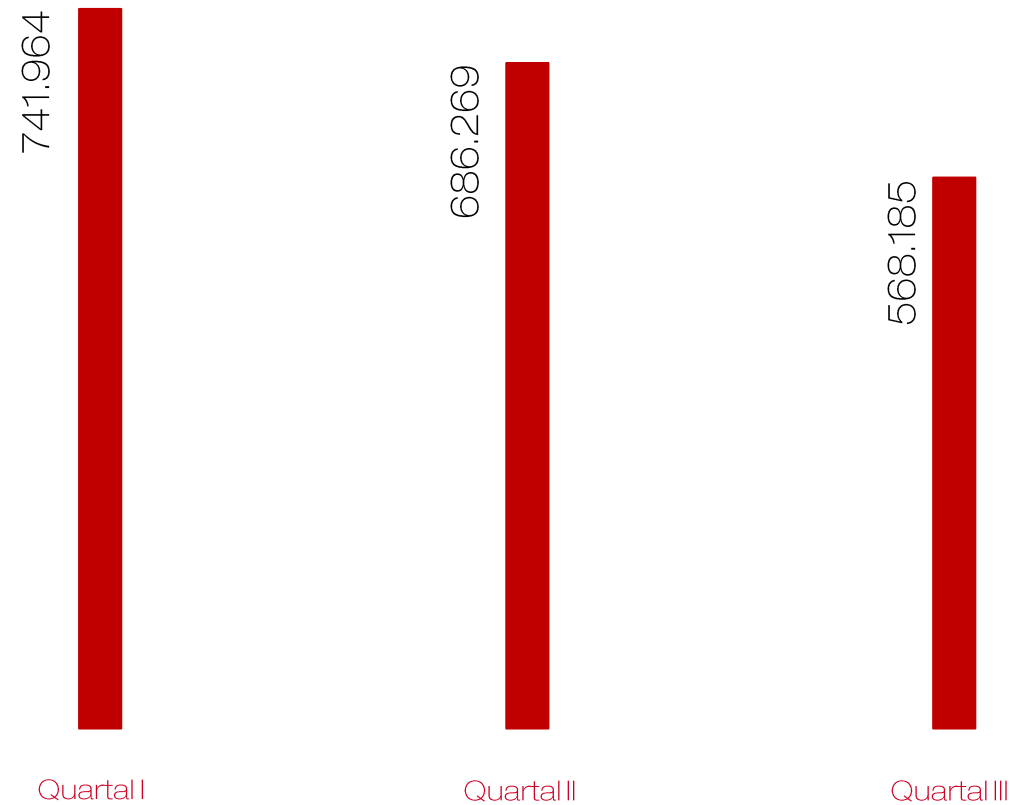

Online Audio Nutzung 2020 auf Gong 96.3

Simulcast, Durchschnittliche Sessions pro Monat im Quartalsvergleich