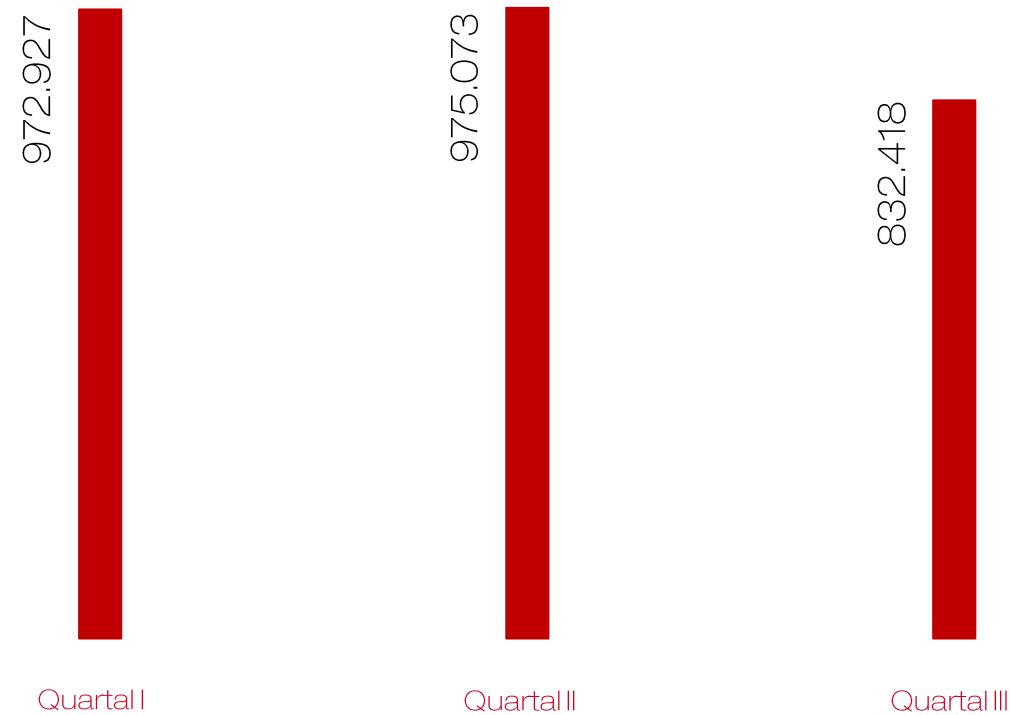

Online Audio Nutzung 2020 auf Gong 96.3

Simulcast, Hörstunden pro Monat im Quartalsvergleich