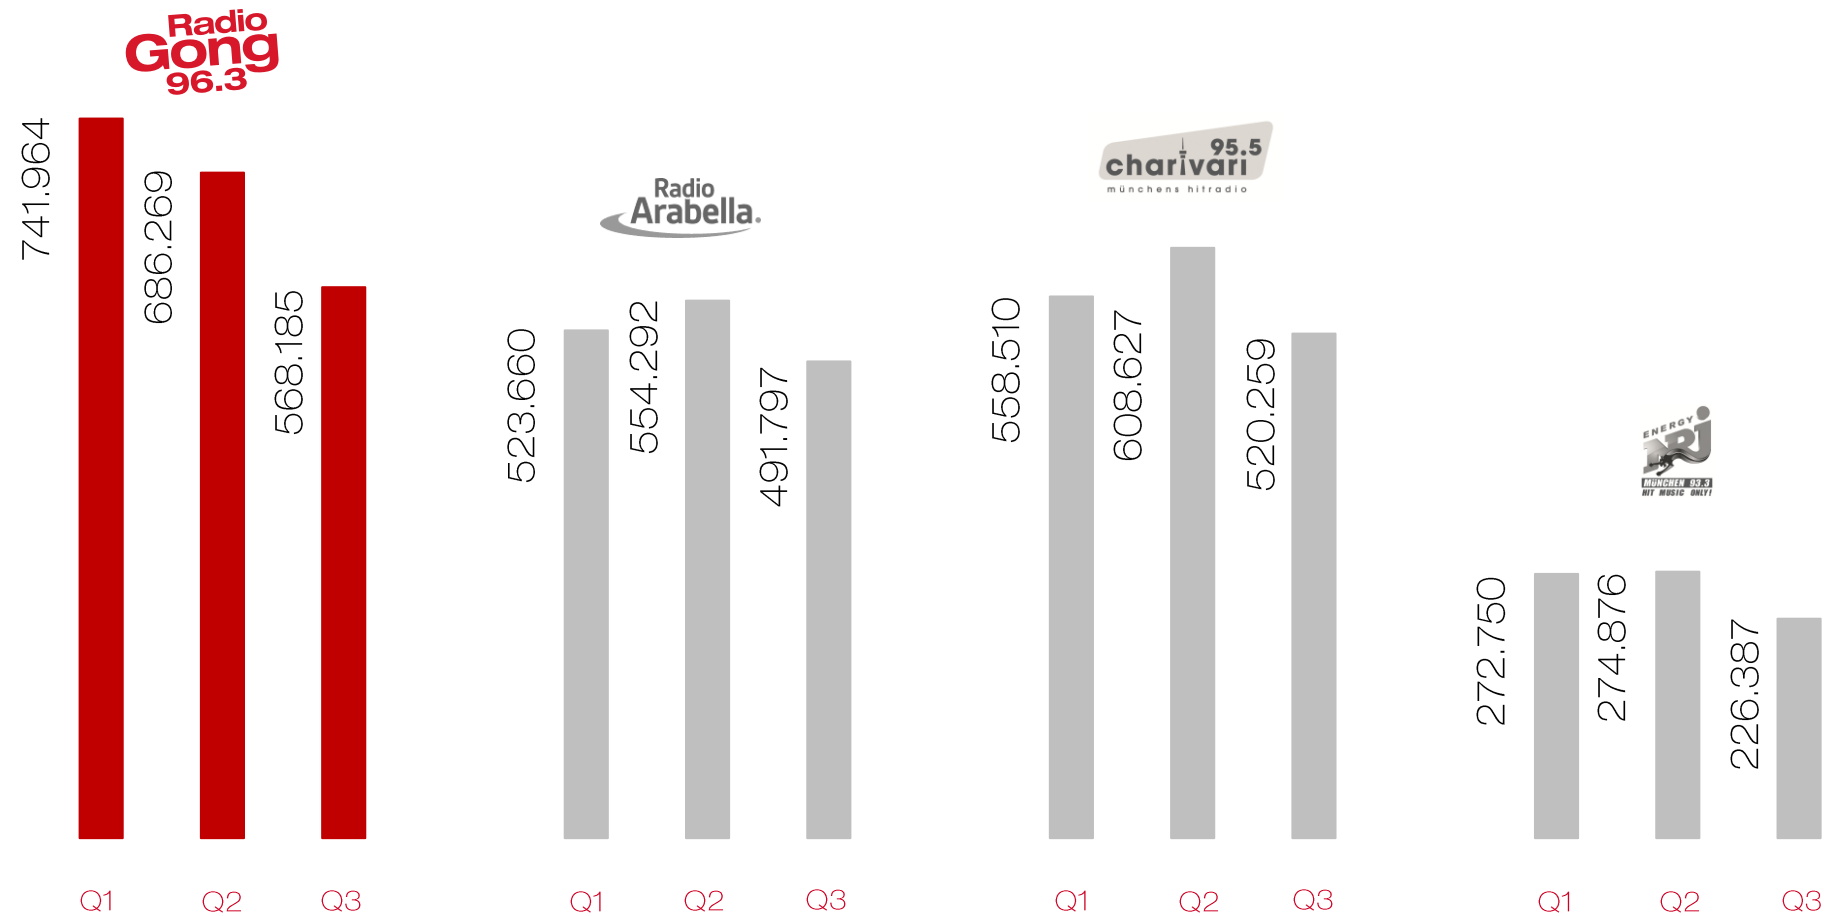

Online Audio Nutzung 2020 der lokalen Sender

Simulcast, Durchschnittliche Sessions pro Monat im Sendervergleich